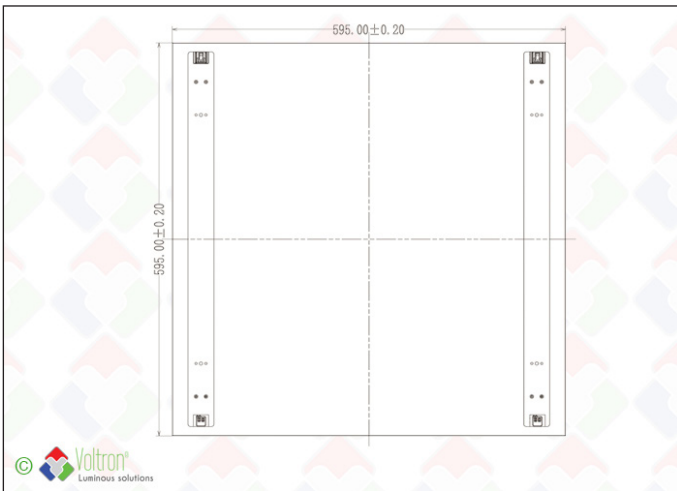

LEXI LED PANEL

LEXI-60x60-DALI-W

The Lexi by VOLTRON® is a high-quality LED panel with uniform light distribution for intensive use in suspended ceilings. The frame is made completely of ALU and provides extra strength. Click-in OR modules in ALU ensure optimum cooling and extremely long light output retention. The Lexi can also be inserted in a surface-mounted frame (TFH-FRAMEBOX). The Vossloh-Schwabe driver can also be offered in DALI dimmable version - the driver (constant current) is included, the click-in OR modules are exclusive. TYPE LEXI-60x60-DALI-W - 25W/30W/35W/40W - L80 >50,000h - white - IP20 class - DALI-dimmable. Always a 5-year guarantee. ENEC approved

Technical data

Productnumber	Barcode	IP value	Dimmable	IK
Length	Height	Width	Driver included	Finish color
LEXI-60x60-DALI-W	LH-1874	20	X	03
60cm	5,1cm	60cm	V	White
ENEC/TÜV				

V

Specification text*

The Lexi is a high-quality LED panel. The frame is made completely of ALU and provides extra strength. Click-in OR modules in ALU ensure optimum cooling and extremely long light output retention. The driver is from the German brand Vossloh-Schwabe and can also be offered in DALI dimmable version - the driver (constant current) is included. The height of the panel is 5,1cm, the length is 60cm and the width is 60cm. The input voltage is 220V and 4 types of power can be selected by dipswitch and are 25W/30W/35W/40W. The finishing paint color is White. The IP value of the panel is 20. The panel comes without any lightsource. The suitable light source can be selected on the OR-Module sections.