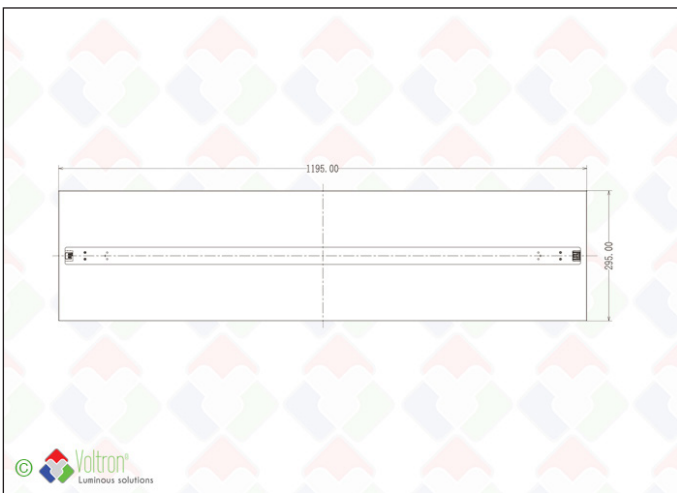

## LEXI-120x30-DALI-W

The Lexi by VOLTRON® is a high-quality LED panel with uniform light distribution for intensive use in suspended ceilings. The frame is made completely of ALU and provides extra strength. Click-in OR modules in ALU ensure optimum cooling and extremely long light output retention. The Lexi can also be inserted in a surface-mounted frame (TFH-FRAMEBOX). The Vossloh-Schwabe driver can also be offered in DALI dimmable version - the driver (constant current) is included, the click-in OR modules are exclusive. TYPE LEXI-120x30-DALI-W - 25W/30W/35W/40W - L80 >50,000h - white - IP20 class - DALI-dimmable. Always a 5-year guarantee. ENEC approved

## Technical data

Productnumber	Barcode	IP value	Dimmable	IK
Length	Height	Width	Driver included	Finish color
LEXI-120x30-DALI-W	LH-1876	20	V	03
120cm	5,1cm	30cm	V	White
ENEC/TÜV				

V

## Specification text\*

The Lexi is a high-quality LED panel. The frame is made completely of ALU and provides extra strength. Click-in OR modules in ALU ensure optimum cooling and extremely long light output retention. The driver is from the German brand Vossloh-Schwabe and can also be offered in DALI dimmable version - the driver (constant current) is included. The height of the panel is 5,1cm, the length is 120cm and the width is 30cm. The input voltage is 220V and 4 types of power can be selected by dipswitch and are 25W/30W/35W/40W. The finishing paint color is White. The IP value of the panel is 20. The panel comes without any lightsource. The suitable light source can be selected on the OR-Module sections.