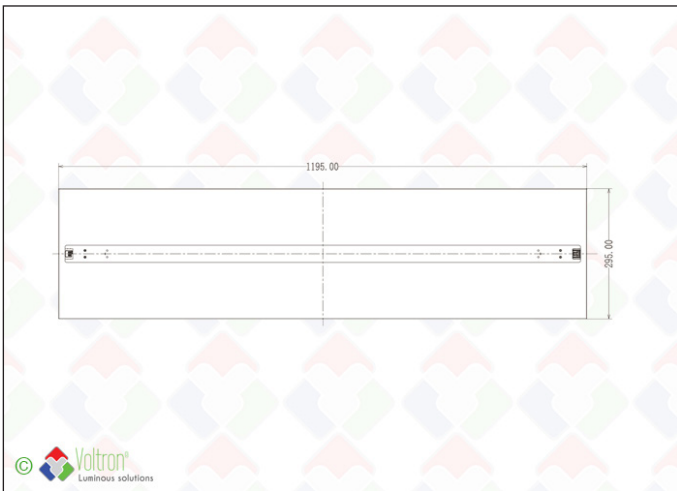

# LEXI LED PANEL

## LEXI-120x30-DALI-BL

The Lexi by VOLTRON® is a high-quality LED panel with uniform light distribution for intensive use in suspended ceilings. The frame is made completely of ALU and provides extra strength. Click-in OR modules in ALU ensure optimum cooling and extremely long light output retention. The Lexi can also be inserted in a surface-mounted frame (TFH-FRAMEBOX). The Vossloh-Schwabe driver can also be offered in DALI dimmable version - the driver (constant current) is included, the click-in OR modules are exclusive. TYPE LEXI-120x30-DALI-B - 25W/30W/35W/40W - L80 >50,000h - black - IP20 class - DALI-dimmable. Always a 5-year guarantee. ENEC approved

## Technical data

Productnumber	Barcode	IP value	Dimmable	IK
Length	Height	Width	Driver included	Finish color
LEXI-120x30-DALI-BL	LH-1877	20	V	03
120cm	5,1cm	30cm	V	Black
ENEC/TÜV				

V

## Specification text\*

The Lexi is a high-quality LED panel. The frame is made completely of ALU and provides extra strength. Click-in OR modules in ALU ensure optimum cooling and extremely long light output retention. The driver is from the German brand Vossloh-Schwabe and can also be offered in DALI dimmable version - the driver (constant current) is included. The height of the panel is 5,1cm, the length is 120cm and the width is 30cm. The input voltage is 220V and 4 types of power can be selected by dipswitch and are 25W/30W/35W/40W. The finishing paint color is Black. The IP value of the panel is 20. The panel comes without any lightsource. The suitable light source can be selected on the OR-Module sections.